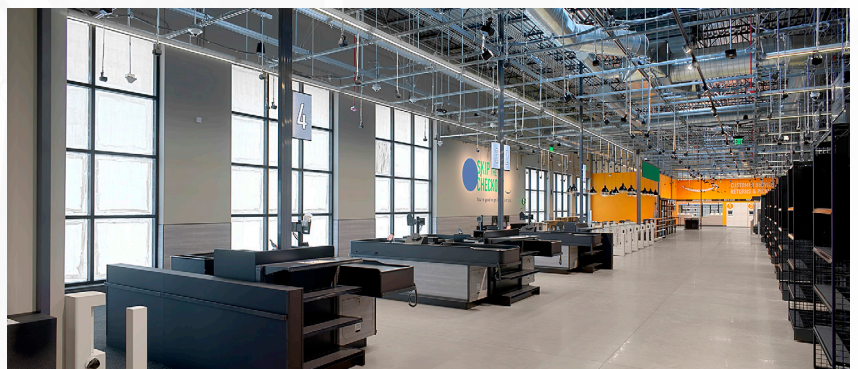

RETAIL/
GROCERY

Amazon Fresh Market

Arden Hill, MN

SQUARE FEET:
42,808

BUILDING USE:
GROCERY STORE

ARCHITECT:
NORR

Overview

General contractor services for a Spec Plus construction of an e-commerce grab and go grocery store.